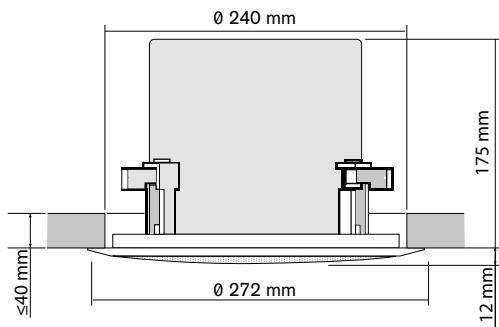

## 8" passive 2-way ceiling speaker with transformer

noLOGO

Reference	CS80T-W
Type	2-way coaxial in-ceiling speaker
Power	40 W (8 ohms) or 5 W / 10 W / 20 W / 40 W 100 V
Transducer	1 x 8" woofer 1 x 1" tweeter
Peak SPL capacity (1 m)	112 dB
Bandwidth (-10 dB)	100 Hz - 16 kHz
Directivity (H x V)	100° x 100°
Input connector	Euroblock
Dimensions	Ø 272 x P 187 mm
Cut out diameter	Ø 240 mm
Built-in depth	175 mm
Weight	3.1 kg

## Mounting and connexion method