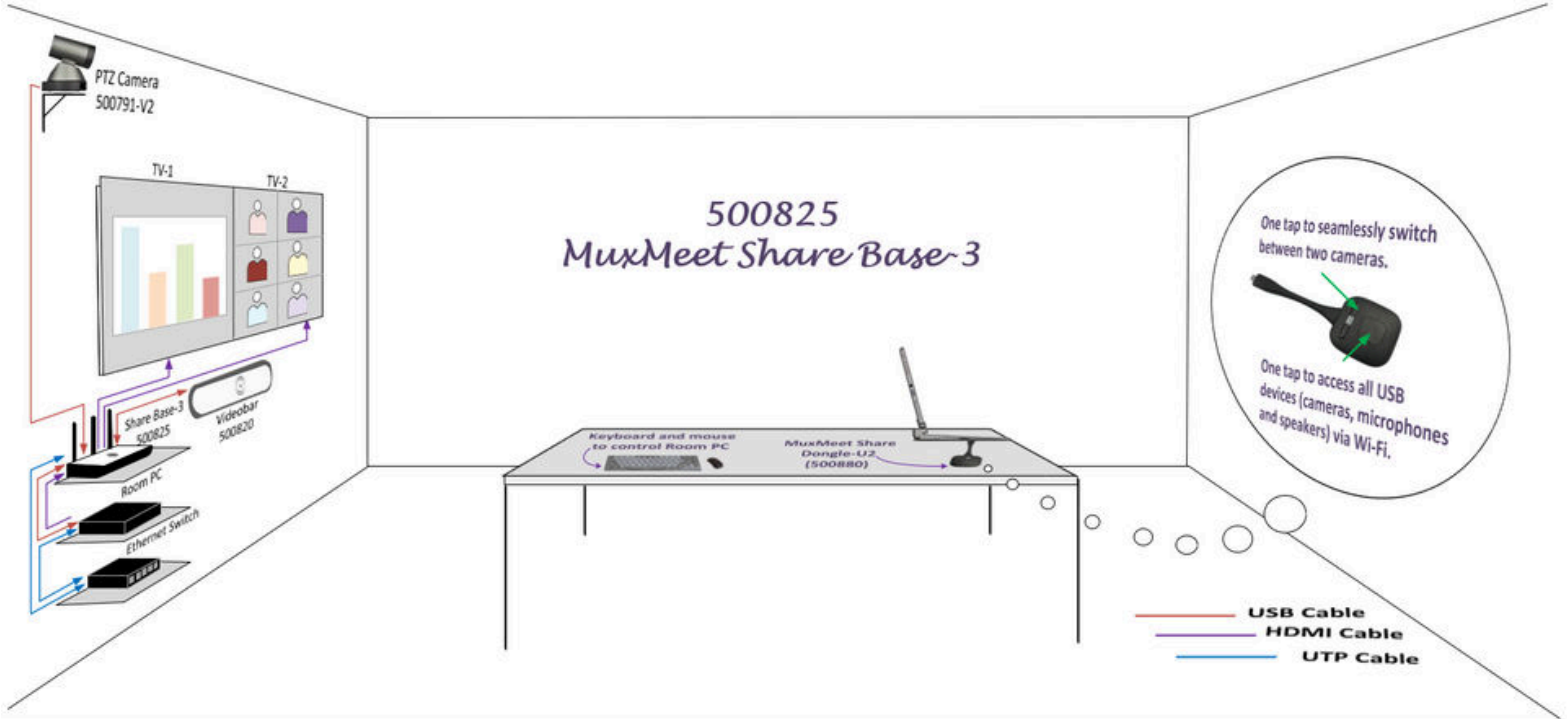

Application Example

Muxmeet Share Base-3
500825

Follow us:

2321 Cohen | St-Laurent , H4R 2N7 | Québec, Canada Tel: 514-905-0588 | Fax:
514-905-0589 | Toll free: 1-877-689-5228 info@muxlab.com |
salesteam@muxlab.com | www.muxlab.com